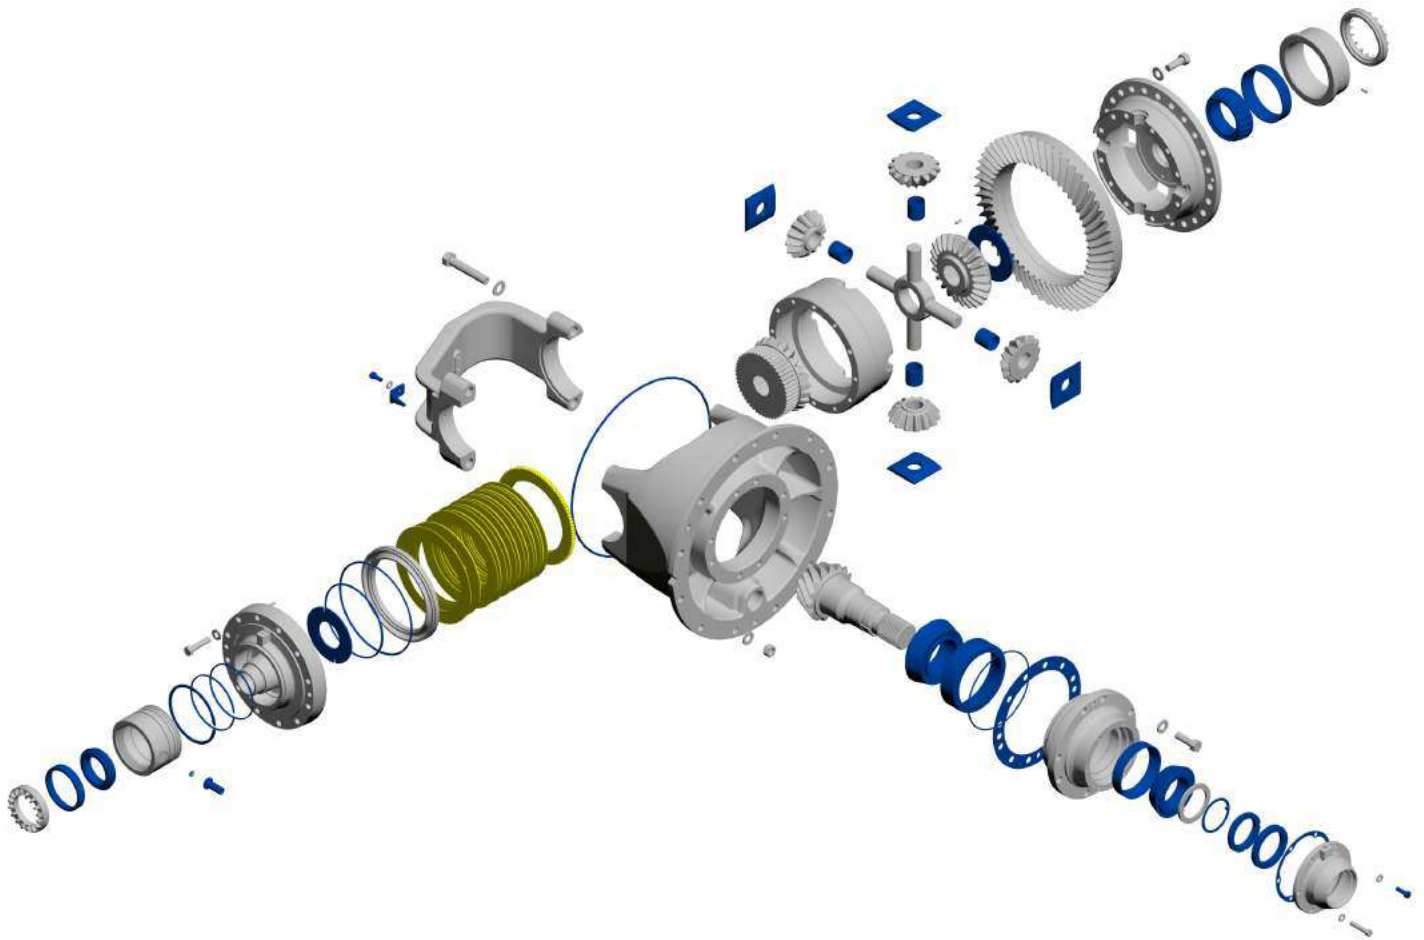

LONGER LIFE. LOWER COST.

140H REBUILD OPTIONS

POWERTRAIN

BUILT FOR IT.™

WARREN

CAT

- Level 1
- Level 2

LEVEL 1	\$6,810.15
LEVEL 2 ADD-ONS - Salvage or Replace	
Clutch discs	\$ 1,575.51
Clutch plates	\$ 3,392.74
Gears	\$
Countershaft Assemblies	\$
Clutch pistons	\$
Case repairs	\$

INCLUDES

PARTS/SERVICES PERFORMED

- All bushings and anti-friction bearings
- All seals and gaskets
- All thrust washers
- All solenoid valves
- Speed sensor
- Transmission wiring harness
- Sensor wiring harness
- Miscellaneous hardware (as needed)

VISUALLY INSPECT

- Clutch discs and plates
- Gears
- Shafts
- Clutch pistons
- Countershaft assemblies
- Operation test on transmission test bench

■ Level 1

■ Level 2

LEVEL 1	\$ 1,202.27
LEVEL 2 ADD-ONS Salvage or Replace	
Bevel gear	\$
Bevel pinion shaft	\$
Differential spider gears	\$
Differential side gears	\$
Differential spider	\$
Limited slip clutch discs	\$
Limited slip clutch plates	\$
Limited slip clutch piston	\$
Limited slip clutch housing	\$
Differential case assembly	\$

CAT PARTS

New Cat parts and components are built for more than one life, so you can get the most value at the lowest possible cost. Cat REMAN parts carry a same-as-new Caterpillar warranty for less than the price of new. Classic parts are available for lower cost, lower utilization applications.