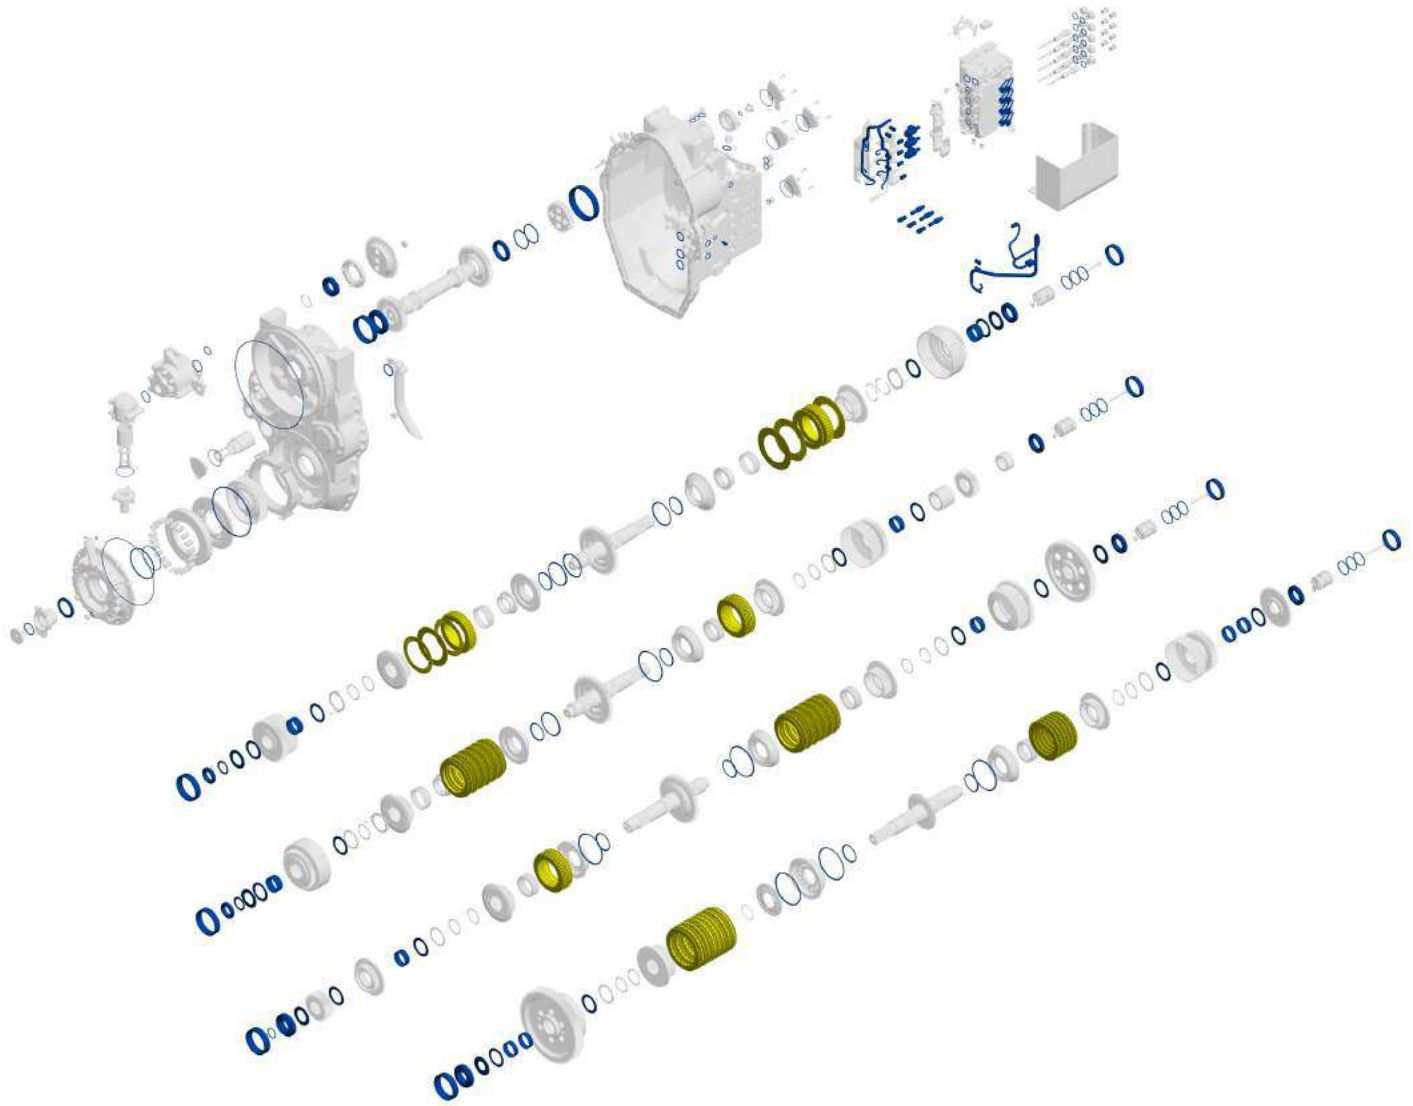

LONGER LIFE. LOWER COST.

140H REBUILD OPTIONS

POWERTRAIN

BUILT FOR IT.™

WARREN

CAT

- Level 1
- Level 2

LEVEL 1	\$6,810.15
LEVEL 2 ADD-ONS - Salvage or Replace	
Clutch discs	\$ 1,575.51
Clutch plates	\$ 3,392.74
Gears	\$
Countershaft Assemblies	\$
Clutch pistons	\$
Case repairs	\$

INCLUDES

PARTS/SERVICES PERFORMED

- All bushings and anti-friction bearings
- All seals and gaskets
- All thrust washers
- All solenoid valves
- Speed sensor
- Transmission wiring harness
- Sensor wiring harness
- Miscellaneous hardware (as needed)

VISUALLY INSPECT

- Clutch discs and plates
- Gears
- Shafts
- Clutch pistons
- Countershaft assemblies
- Operation test on transmission test bench

■ Level 1

■ Level 2

LEVEL 1	\$ 1,202.27
LEVEL 2 ADD-ONS Salvage or Replace	
Bevel gear	\$
Bevel pinion shaft	\$
Differential spider gears	\$
Differential side gears	\$
Differential spider	\$
Limited slip clutch discs	\$
Limited slip clutch plates	\$
Limited slip clutch piston	\$
Limited slip clutch housing	\$
Differential case assembly	\$

INCLUDES PART OR SERVICE:

- All bushings and anti-friction bearings
- All seals and gaskets
- All thrust washers/spacers
- Miscellaneous hardware (as needed)

VISUALLY INSPECT

- Gears
- Bevel pinion shaft
- Limited slip clutch discs and plates
- Limited slip clutch piston and housing
- Differential spider
- Differential case assembly
- Operation test